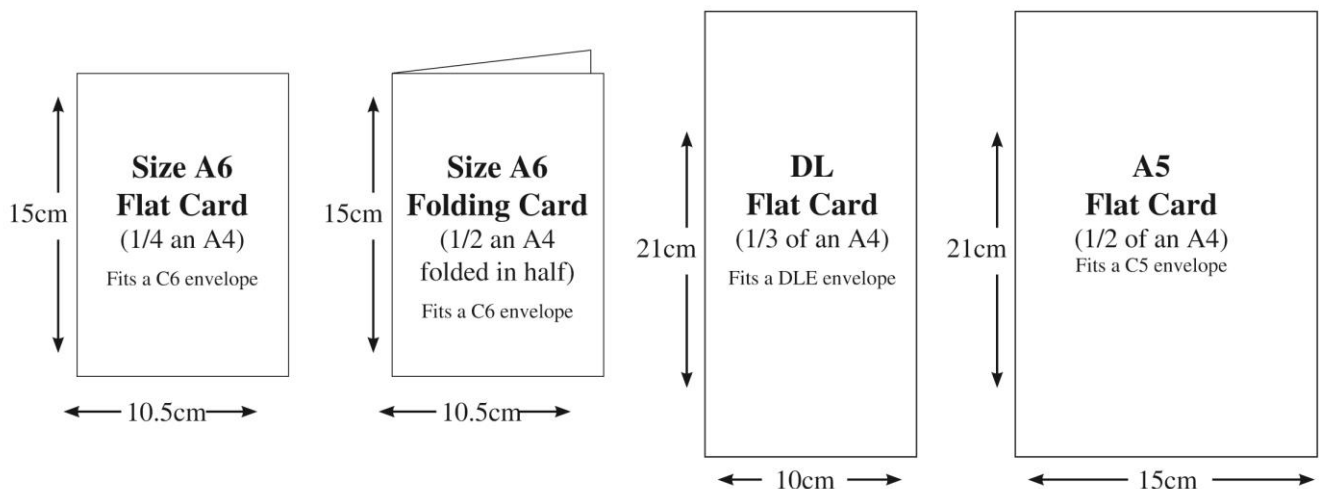

### Example Summary – example of total cost

QTY	DESCRIPTION	UNIT PRICE	TOTAL
24	A6 flat card (1/4 of an A4 – 10.5x15cm) Silk card / printing on one side	\$2.00	\$48.00
1	Shipping (if required - Courier within NZ)	\$8.00	\$8.00
		<b>TOTAL inc GST</b>	<b>\$56.00</b>

### Sizes Explained: